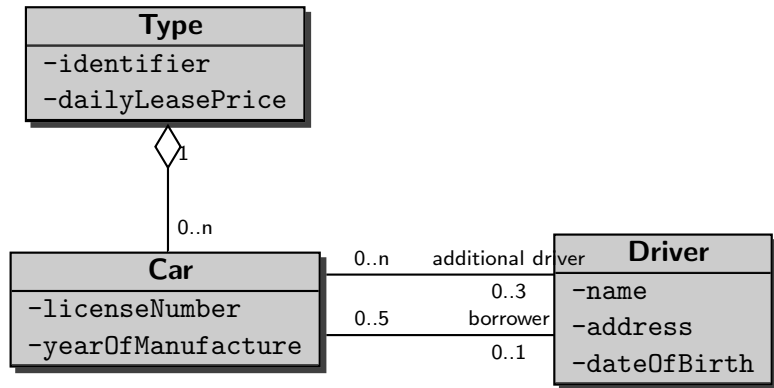

Software Engineering - Exercise Sheet 6

Martin Mehlmann
(`mehlmann@informatik.uni-freiburg.de`)

June 18, 2009

Exercise 1

Exercise 2

- ▶ events external to system (from control center):
 - ▶ Activate, Deactivate, GetPhoto
- ▶ events internal to system:
 - ▶ sunDone, soilDone, battLow, battFull